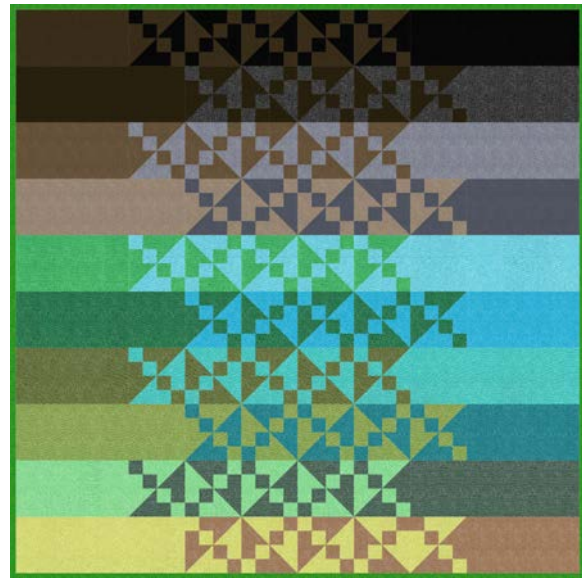

## P I N D O T

APRIL 2022 NEW PRE-CUTS

FQ0319 CORAL REEF

**FAT QUARTER BUNDLE**

25 PCS PER BUNDLE | 18" X 22" | 100% COTTON  
PACKAGED 3 BUNDLES PER CARTON  
SHIPPING OCTOBER 2022

**HI LO QUILT (WARM)**

**HI LO QUILT (COOL)**