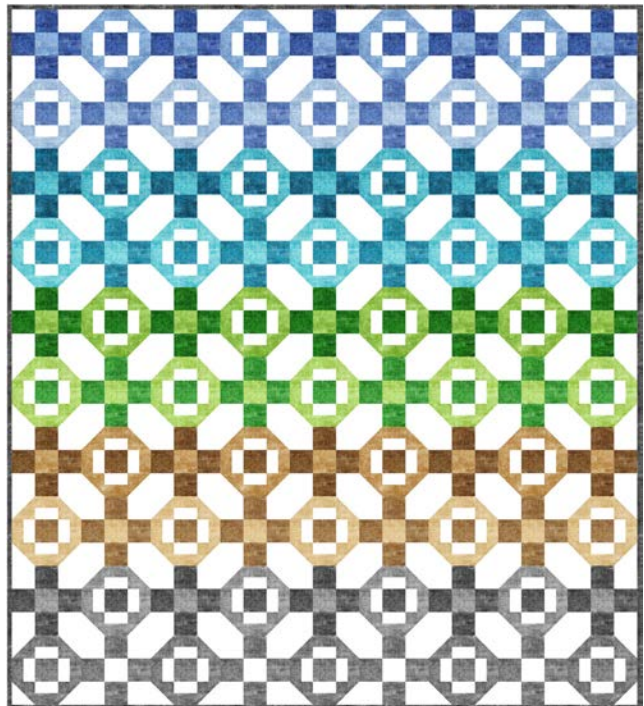

**MONKEY BARS QUILT
(WARM & COOL)**

*THIS IS A DIGITAL REPRESENTATION OF THE IMAGE, FABRIC MAY VARY.

SIZE: 67 1/2"W x 75"H

LEVEL: BEGINNER

PATTERN BY: NATALIE CRABTREE OF
CRABTREE ARTS COLLECTIVE

FOR MORE INFORMATION, PLEASE CONTACT YOUR SALES REP OR YOUR ACCOUNT MANAGER

p.212.704.0774 | info@michaelmillerfabrics.com | www.michaelmillerfabrics.com

WWW.MICHAELMILLERFABRICS.COM | FOLLOW US @MICHAELMILLERFABRICS