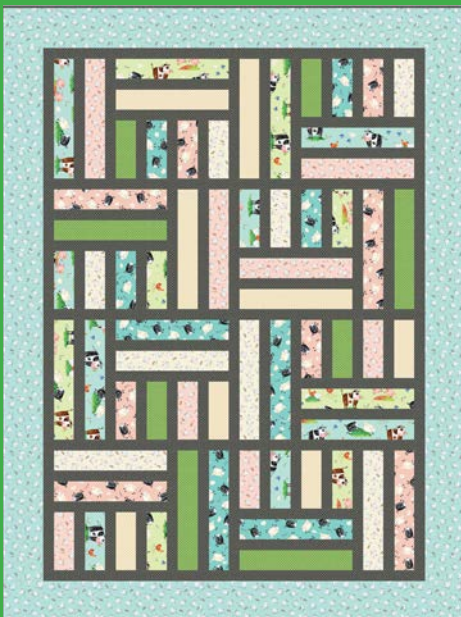

CHOPPED QUILT

Size: 62"W X 84"H
Level: Confident Beginner

Pattern By:
Swirly Girls Design

Commercial Pattern will be available at:
www.swirlygirlsdesign.com