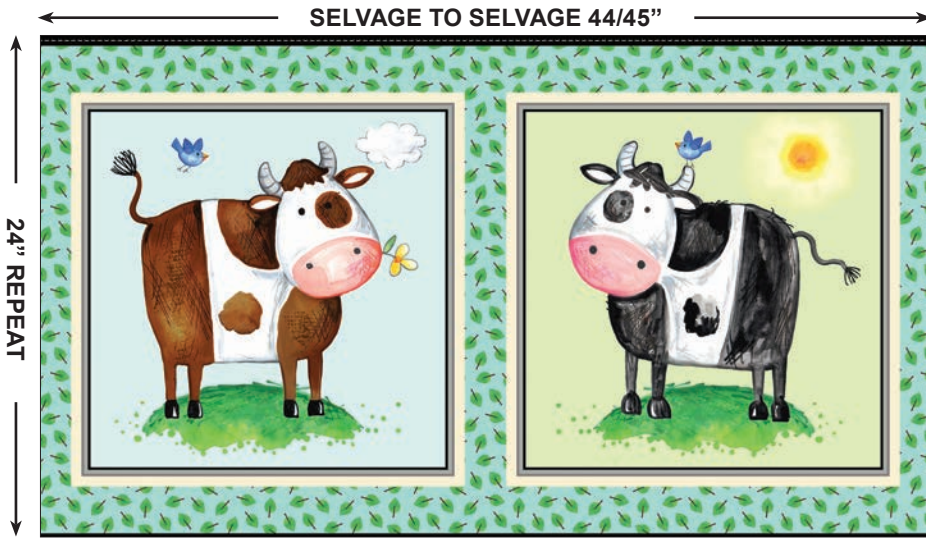

### 19 NEW SKUS

CAS0198 My Little Farm 10 yds of full collection  
CAS0199 My Little Farm 15 yds of full collection

My Little Farm is full of all your farm friends. Cows grazing, sheeps gathering and pigs oinking. Roll around in the mud with these 19 farm life prints. Great for a teaching tool, nursery decor, and a baby's first quilt.

### CHOPPED QUILT

Size: 62"W X 84"H  
Level: Confident Beginner

Pattern By:  
Swirly Girls Design

Commercial Pattern will be available at:  
[www.swirlygirlsdesign.com](http://www.swirlygirlsdesign.com)

ALL PRINTS FROM THIS RELEASE ARE NOW AVAILABLE ON MINKY (UNLESS OTHERWISE NOTED) ORDER BY JULY 1ST 2022 FOR OCTOBER 2022 DELIVERY.

\*Images are not true to scale\*

DCX10633 MULTI FARM ON THE HILL

24" REPEAT

DCX10635 MULTI FARM SYMPHONY

CX10634 AQUA HAPPY FAMILY

CX10634 CELERY HAPPY FAMILY

CX10634 CREAM HAPPY FAMILY

CX10636 BLUSH BAA...BAA...