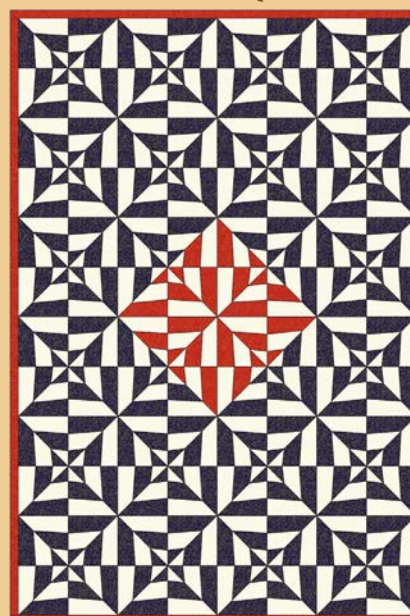

VORTEX QUILT

Size: 46"W X 67"H

Level: Advanced Beginner & Above
Pattern By: Purple Moose Designs

Commercial Pattern will be available at:
www.purplemoosedesigns.com