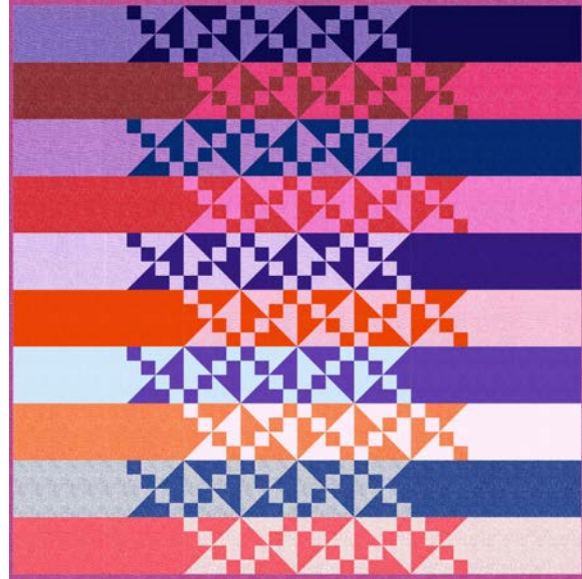

HI LO QUILT (COOL)