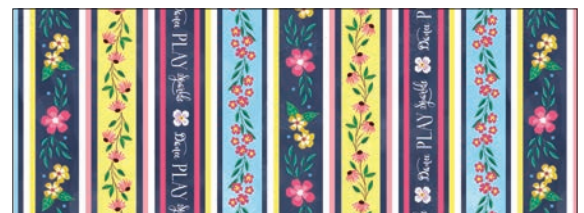

DC10671 PINK  
SIMPLY MAGICAL

DC10671 NAVY  
SIMPLY MAGICAL

DC10671 BLUE  
SIMPLY MAGICAL

DC10673 BLUE  
FLUTTERING FLOWERS

DC10673 NAVY  
FLUTTERING FLOWERS

DC10673 YELLOW  
FLUTTERING FLOWERS

DDC10670 BLUE  
UNICORN BOUQUET

DDC10670 NAVY  
UNICORN BOUQUET

DC10674 BLUE  
MAGICAL MEDALLION

DC10674 NAVY  
MAGICAL MEDALLION

DC10674 PINK  
MAGICAL MEDALLION

DC10672 MULTI  
MAGIC LANE

michael|miller FABRICS