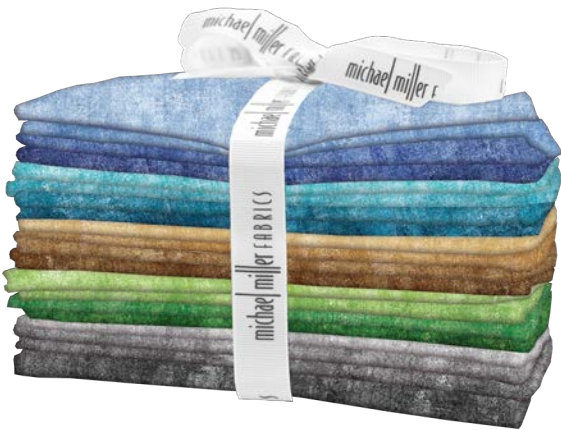

APRIL 2022 NEW PRE-CUTS

**FQ0316 CORAL REEF**

**FAT QUARTER BUNDLE**

20 PCS PER BUNDLE | 18" X 22" | 100% COTTON  
PACKAGED 3 BUNDLES PER CARTON  
SHIPPING AUGUST 2022

**FQ0317 RAINFOREST**

**FAT QUARTER BUNDLE**