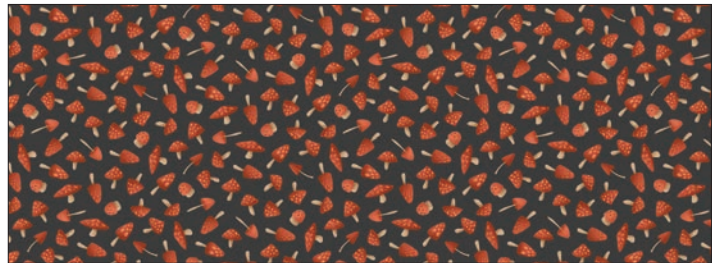

DC10760 CHARCOAL  
ALL MY FRIENDS ARE WILD

DC10761 CREAM  
ROOTED IN NATURE

DC10761 TEAL  
ROOTED IN NATURE

DC10761 YELLOW  
ROOTED IN NATURE

DC10761 CHARCOAL  
ROOTED IN NATURE

DC10760 CREAM  
ALL MY FRIENDS ARE WILD